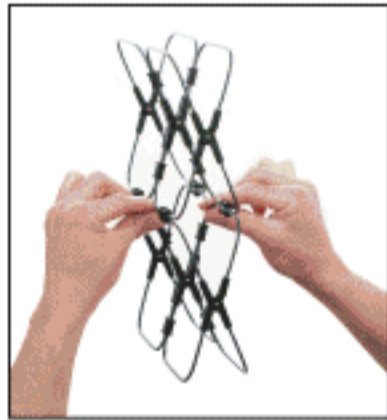

## WINE RACK

**MODULAR RACK EXPANDS "LIKE MAGIC" TO FIT YOUR SHELF, COUNTER OR CUPBOARD SPACE.**  
Compact design of the Houdini Wine Rack fits almost anywhere—even in the fridge, to keep white wines cold.

1. PRESTO! It folds flat in the box --but turns into a neat 4-bottle wine rack.  
(Box size: 8" X 13" X 1")

2. Two units connect to make an 8-bottle rack. They connect quickly and easily with Add-On Clips included in the box.

*\* Tests show multiple units can bear up to 3 times the weight of wine bottles they're designed to hold.*